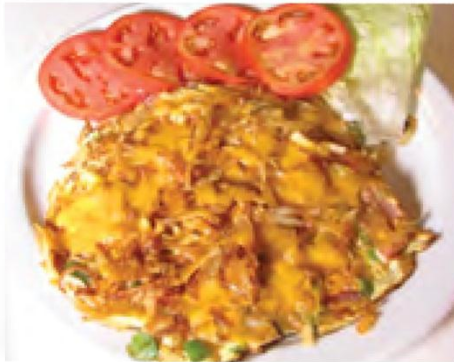

## Mercury Diner Famous ALL DAY Breakfasts

There is a wide selection of Breakfast choices to please everyone...

Hearty Breakfasts from Mom's Country Kitchen to Heavenly Breakfast creations fit for Audrey Hepburn in "Breakfast at Tiffany's"

Prices start at 5.29 to 15.99

There is the delicious "Hobo Breakfast" ...a three Stooges' favourite....A pan fries mixture of hash brown, sauteed onions and peppers with grilled sausage served with home fries and toast.